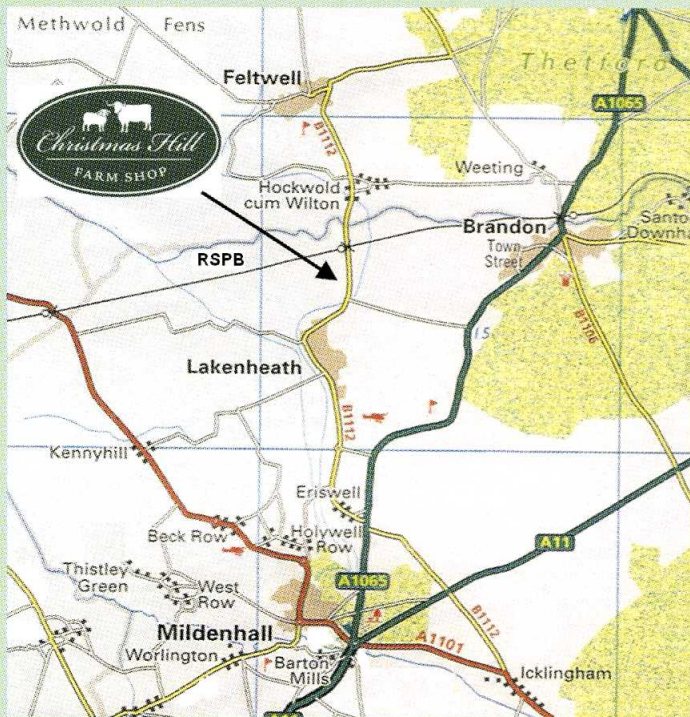

Tea Room Opening Times:

Wednesday - Saturday 10:00am - 17:30 pm; Sunday & Bank Holidays 10:00am - 16:00pm

**Find us on
the B1112
between
Wangford
Road and
the
Railway
Crossing**

Every Wednesday

Senior Citizen's Day!

10% Discount on All Fresh Meat Items

Daily Offers Available!

**Great Rates on Whole Lambs and
1/8 of Beasts**

Christmas Hill Farm Shop, Christmas Hill Farm, Station Road, Lakenheath, Brandon, Suffolk, IP27 9AB